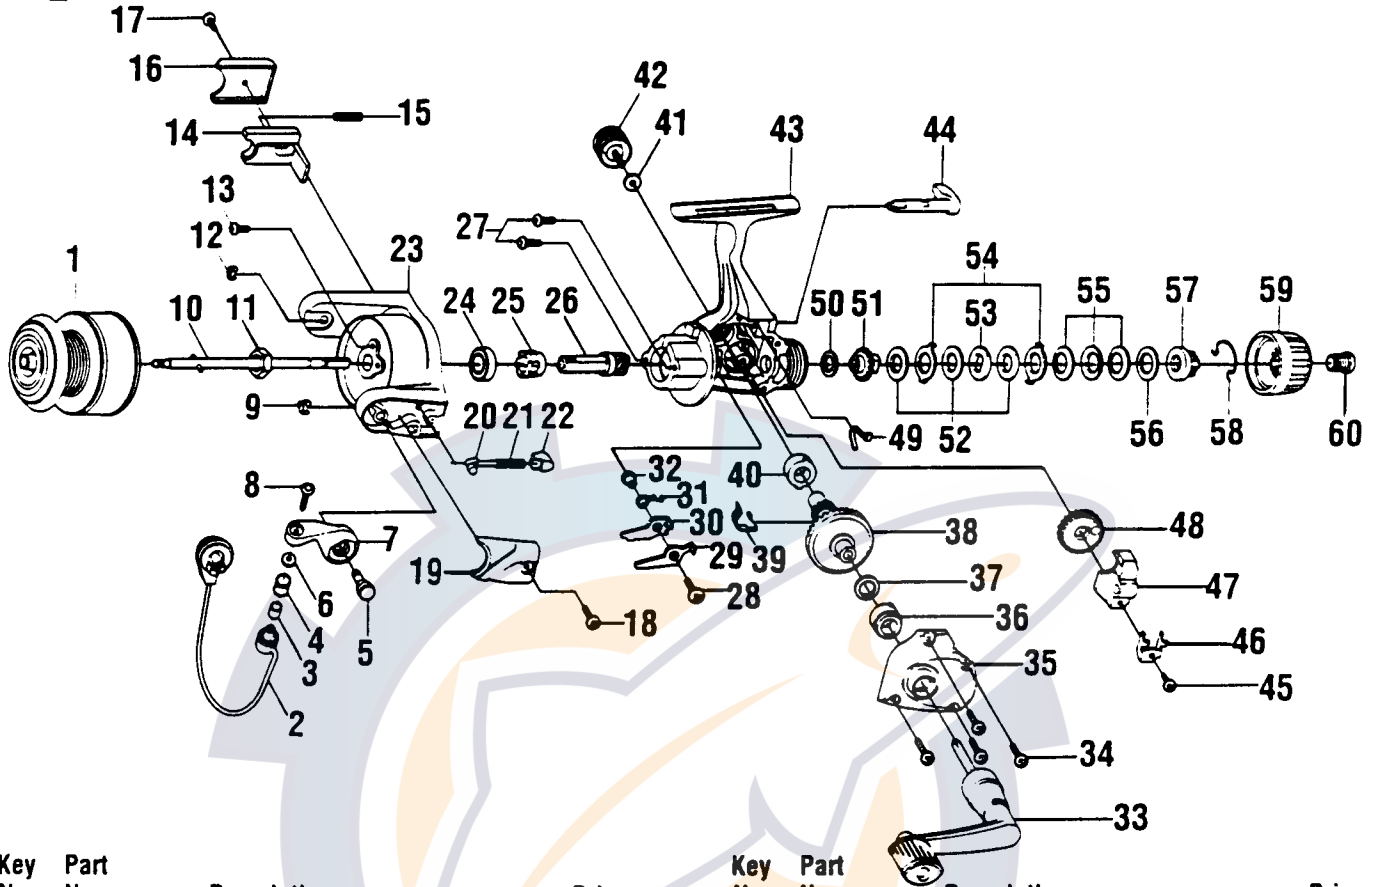

# QUANTUM XR2

Key No.	Part No.	Description	Price	Key No.	Part No.	Description	Price
1	JU321-012	Spool Assembly	10.45	31	GU06-101	Anti-Reverse Pawl Spring	.36
2	GU347-06	Bail Assembly	4.38	32	GU091-01	Anti-Reverse Pawl Post	.26
3	MT016-02	Line Roller Bushing	.77	33	GU318-18	Handle Assembly	5.20
4	MT004-01	Line Roller	1.24	34	GU057-01	Body Cover Screw	.15
5	GU051-04	Arm Lever Pin	.57	35	HU023-06	Body Cover	2.06
6	GU105-07	Line Roller Washer	.15	36	GU027-01	Gear Shaft Bushing	.82
7	NU007-01	Arm Lever	.93	37	GU105-08	Adjustment Washer	.15
8	KQ108-01	Line Slider Screw	.31	38	GU012-01	Drive Gear	2.88
9	KQ034-01	E-Clip	.15	39	GU086-01	Silent Cam	.41
10	JU315-02	Main Shaft Assembly	1.03	40	GU027-01	Gear Shaft Bushing	.82
11	GU006-01	Rotor Nut	.31	41	GU105-01	Handle Screw Washer	.10
12	KQ034-01	E-Clip	.15	42	GU073-01	Handle Screw	.62
13	GU077-04	Rotor Nut Lock Screw	.15	43	HU001-06	Body	3.71
14	HU019-01	Kick Lever	.52	44	GU090-01	Anti-Reverse Lever	1.49
15	KQ049-04	Kick Lever Spring	.31	45	JU100-01	Oscillator Retainer Screw	.26
16	HU046-01	Kick Lever Cover	.26	46	HU078-01	Oscillator Slide Retainer	.26
17	GU077-02	Kick Lever Cover Screw	.15	47	HU025-01	Oscillator Slider	1.03
18	GU077-02	Kick Lever Cover Screw	.15	48	HU053-01	Oscillator Gear	1.03
19	MU087-01	Arm Lever Spring Cover	.26	49	GU089-01	Anti-Reverse Lever Spring	.52
20	NL031-01	Arm Lever Spring Pin	.26	50	GU104-22	Drag Friction Washer "A"	.91
21	KQ049-03	Arm Lever Spring	.36	51	HU075-01	Drag Click Gear	.62
22	QL020-01	Arm Lever Spring Holder	.31	52	GU105-23	Drag Washer "B"	.91
23	HU009-06	Rotor	3.24	53	HU080-01	Drag Washer "D"	.52
24	AQ028-01	Ball Bearing	6.75	54	HU081-01	Drag Washer Keyed	.52
25	PL060-01	Anti-Reverse Ratchet	2.06	55	HU043-01	Drag Spring	.67
26	GU011-02	Pinion	2.01	56	GU105-24	Drag Washer	.91
27	GU077-01	Bearing Screw	.15	57	HU066-01	Drag Nut	.62
28	GU077-05	Anti-Reverse Pawl Screw	.15	58	HU070-01	Drag Retainer Clip	1.13
29	GU063-01	Anti-Reverse Pawl "A" (Cntr)	.46	59	HU032-01	Drag Knob	.77
30	GU074-01	Anti-Reverse Pawl "B" (On)	.46	60	HU101-01	Drag Knob Screw	.62